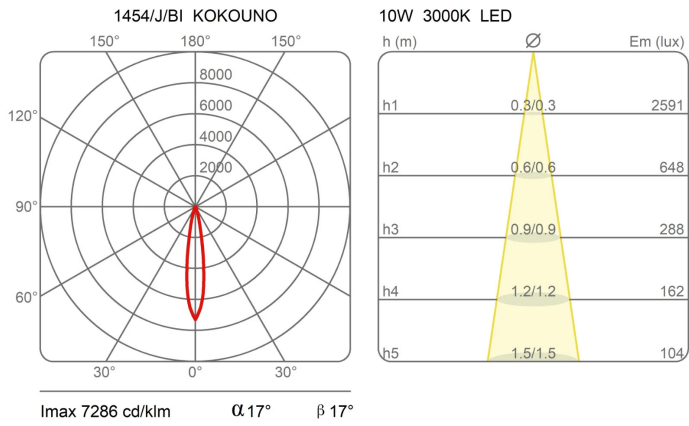

Kokouno Wall

H 25 cm

Studio PLS Design

colors

Typology Wall
Utilisation Indoor

230V 8.6 W 1080 lm

direct light

Single module of the Koko lamp with direct light. Painted aluminum tubular structure in different finishing. LED light source, electronic driver integrated in the body lamp. Available in two lengths.

Family	Kokouno Wall
Typology	Wall
Utilisation	Indoor

Dimensions

Profondità	8,5 cm
Lunghezza	25 cm
Diameter	5,5 cm
Weight	1,3 Kg

Materials

Structure	aluminium	Diffuser	polycarbonate
Base	aluminium		

Voltage	230V	Watt	8.6 W
Power unit	Included	Lumen	1080 lm
Mounting Power Supply	Internal	CRI	>90
Power supply	Electronic power supply	Duration	50000 h
Non dimmable		CCT	3000 K
		Energy class	E

Certifications

EcoLabel

Photometric curves

Colour variant code

1454/J/BI

White

1454/J/NE

Black