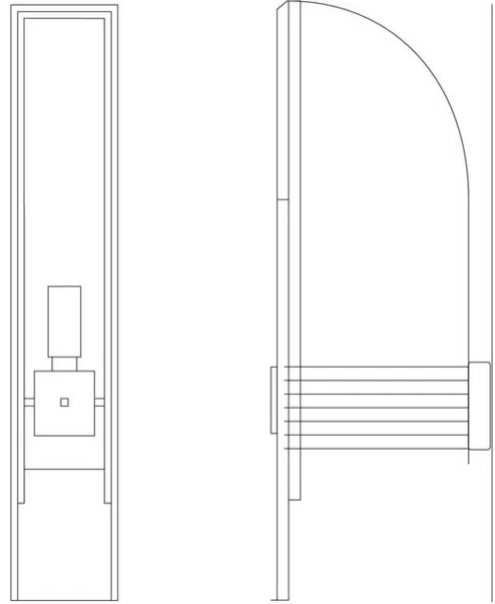

Marx

Richard Neutra

colors

230V 15 W E27

indirect light

Typology Wall
Utilisation Indoor

Wall lamp indirect light. Brushed stainless steel frame and metal, wooden frame. For Led bulb.

Family	Marx
Typology	Wall
Utilisation	Indoor

Dimensions

Height	90 cm
Profondità	32 cm
Lunghezza	16 cm
Power supply cable length	0 cm
Weight	5 Kg

Materials

Structure	wood	Riflettore	aluminium
Elementi	iron		

Voltage	230V
Non dimmable	

Certifications

Colour variant code