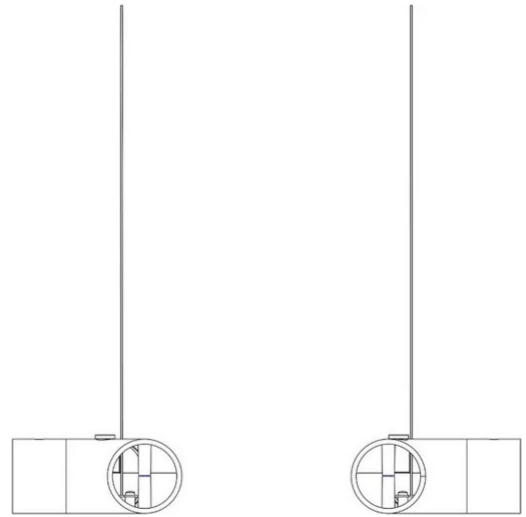

# Joint 90° Calabronet

Emiliana Martinelli  
Andrea Menchini

Typology

Utilisation Indoor

colors

Joint 90° with steel cable.

Family Joint 90° Calabronet  
Typology  
Utilisation Indoor

---

### Dimensions

Profondità 10,2 cm  
Lunghezza 10,2 cm  
Diameter 4,5 cm  
Weight 0.8 Kg

### Materials

Structure nylon

---