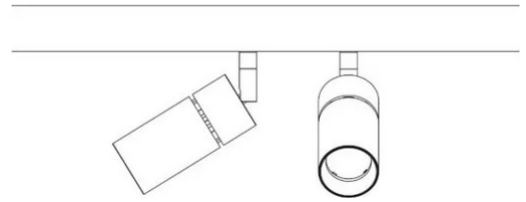

R23

18 W - Ø 4,5 cm - length 10 cm

Studio Tecnico ML

colors

Typology Spotlight
Utilisation Indoor

17 W 2320 lm

direct light

adjustable light

Family R23
Typology Spotlight
Utilisation Indoor

Dimensions

Lunghezza 10 cm
Diameter 4,5 cm
Weight 0.5 Kg

Materials

Watt 17 W
Lumen 2320 lm
CRI >90
Duration 50000 h
CCT 3000 K
Energy class

Certifications

Colour variant code