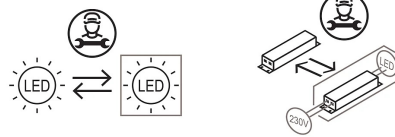

Direct light adjustable LED projector, with adapter for 48V electrified track. Swiveling system with double bifocal lenses, which allows the light beams angles to be controlled from narrow to wide while maintaining high levels of efficiency. Painted aluminium structure. For LED light source.

Family R23
Typology Spotlight
Utilisation Indoor

Dimensions

Lunghezza 10 cm
Diameter 4,5 cm
Weight 0.5 Kg

Materials

Watt 17 W
Lumen 2320 lm
CRI >90
Duration 50000 h
CCT 3000 K
Energy class

Certifications

Colour variant code

2904/BI

White

2904/NE

Black

Accessories

522
Driver 48 V

520
Electrified track

521
Electrified track

591J
Electrified track

592J
Electrified track

593J
Electrified track

519
Electrified track

526
Hanging cable

524
Joint

525
Joint

544
Joint