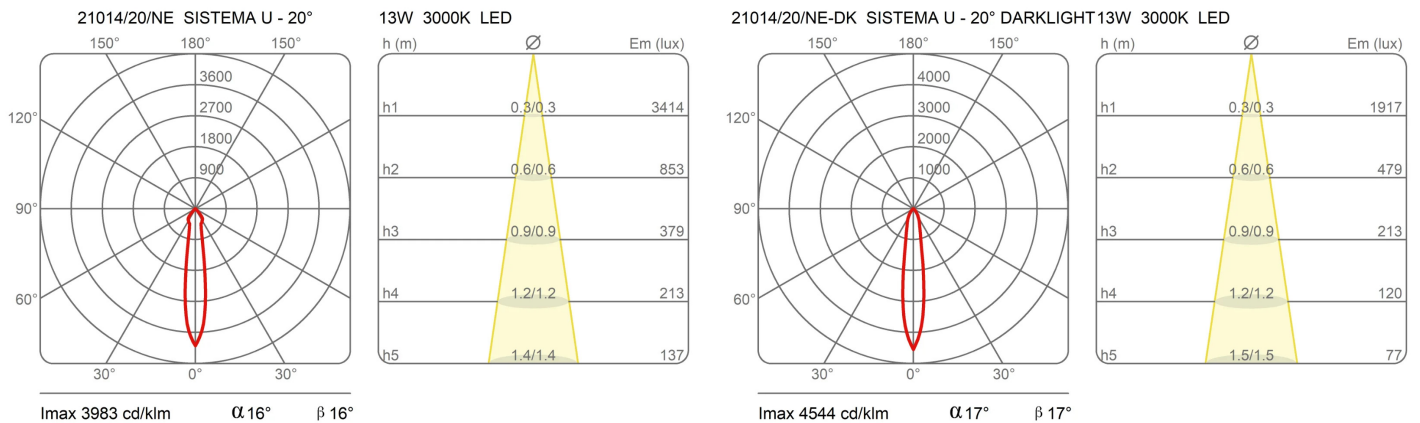

Award

Family	Sistema U
Typology	Pendant
Utilisation	Indoor

Dimensions

Height	10 cm
Diameter	7 cm
Weight	0.5 Kg

Materials

Structure	aluminium	Diffuser	polycarbonate
-----------	-----------	----------	---------------

EcoLabel

Photometric curves

Colour variant code

21014/20/NE

Black

21014/20/BI

White

Accessories