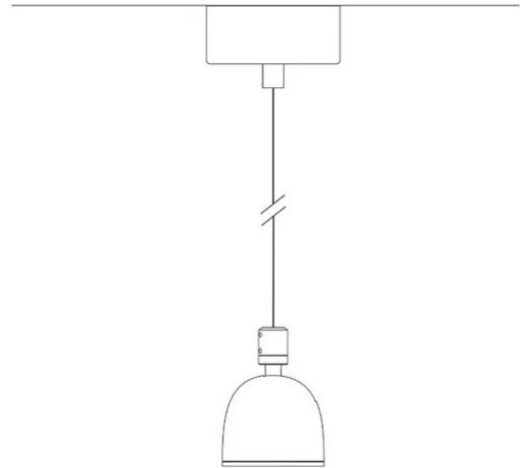

Sistema U

Narrow beam

Studio Natural

colors

Typology Pendant
Utilisation Indoor

230V 13 W 1950 lm

direct light

Suspension lamp with direct light, adjustable. Painted aluminum structure. LED light source with optics in different light beams. With suspension cable and canopy for single suspension. Spot with remote driver.

Award

Family	Sistema U
Typology	Pendant
Utilisation	Indoor

Dimensions

Height	10 cm
Diameter	7 cm
Weight	0.5 Kg

Materials

Structure	aluminium	Diffuser	polycarbonate
-----------	-----------	----------	---------------

EcoLabel

Photometric curves

Colour variant code

21014/20/NE

Black

21014/20/BI

White

Accessories