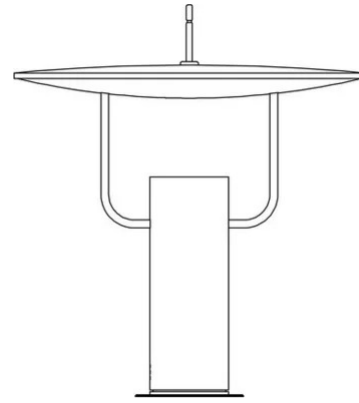

# Tx1

Med

Marco Ghilarducci

colors

Typology Table  
Utilisation Indoor

230V 8.6 W 1080 lm

indirect light

Table lamp reflected light, adjustable reflector. Painted aluminium structure, brass support. LED light source. Electronic driver and LED integrated in the body lamp. Switch on the alimentation cable.

Award

Family	Tx1
Typology	Table
Utilisation	Indoor

**Dimensions**

Height	40 cm
Diameter	36 cm
Power supply cable length	40+200 cm
Weight	3.3 Kg

**Materials**

Structure	aluminium	Diffuser	methacrylate 030
Riflettore	aluminium	Base	brasssteel
Elementi	brasssteel		