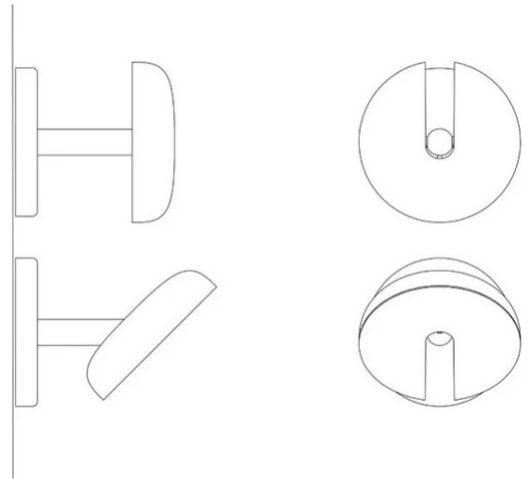

Cabriolette

Studio Natural

colors

Typology Wall
Utilisation Indoor

230V 14 W 2200 lm

direct light

adjustable light

Direct light wall lamp with adjustable reflector. Painted die-cast aluminium structure.
White methacrylate diffuser.
Integrated LED light source and driver.

Family Cabriolette
 Typology Wall
 Utilisation Indoor

Dimensions

Profondità 15,5 cm
 Diameter 14 (base) 15,5 (diffusore) cm
 Weight 1 Kg

Materials

Structure aluminium Diffuser methacrylate O40

Voltage 230V Watt 14 W
 Dimming No dimmable Lumen 2200 lm
 CRI >80
 Duration 50000 h
 CCT 2700 K
 Energy class D