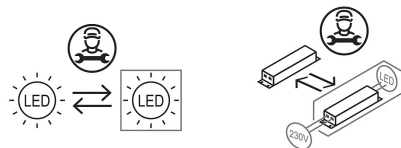

Certifications