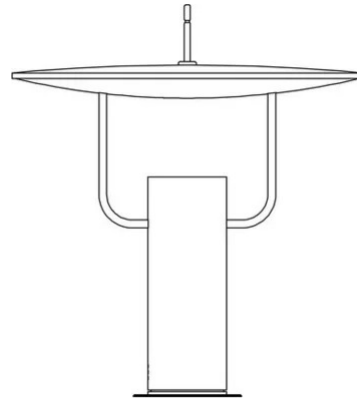

Tx1

Med

Marco Ghilarducci

colors

Typology Table
Utilisation Indoor

230V 8.9 W 1120 lm

indirect light

Table lamp reflected light, adjustable reflector. Painted aluminium structure, brass support. LED light source. Electronic driver and LED integrated in the body lamp. Switch on the alimentation cable.

Award

Family	Tx1
Typology	Table
Utilisation	Indoor

Dimensions

Height	40 cm
Diameter	36 cm
Power supply cable length	40+200 cm
Weight	3.3 Kg

Materials

Structure	aluminium	Diffuser	methacrylate 030
Riflettore	aluminium	Base	brass
Elementi	brass		