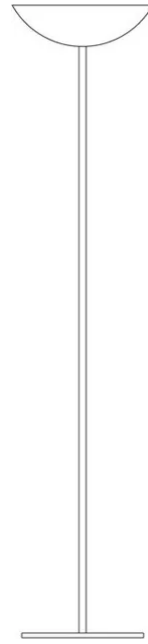

Vdl

Richard Neutra

colors

Typology Floor
Utilisation Indoor

230V 17 W 1870 lm

indirect light

Floor lamp indirect light, structure in brushed stainless steel. Integrated LED light source. With light dimmer on the cable.

Family	Vdl
Typology	Floor
Utilisation	Indoor

Dimensions

Height	178 cm
Diameter	38 cm
Power supply cable length	0 cm
Weight	4.3 Kg

Materials

Structure	stainless steel	Riflettore	stainless steel
Base	iron	Elementi	stainless steel

Voltage	230V	Watt	17 W
Dimming	Dimmer on the cable	Lumen	1870 lm
		CRI	>80
		CCT	3000 K
		Energy class	

Certifications

Colour variant code

Gallery