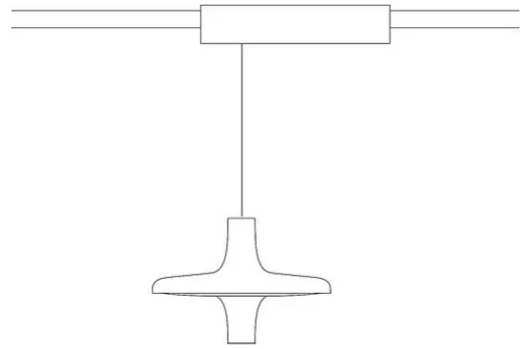

The electrified track can be purchased separately.

Award

Family Avro
 Typology Tracks Pendant
 Utilisation Indoor

Dimensions

Height 25 cm
 Diameter 35 cm
 Power supply cable length 200 cm

Materials

Structure aluminium Diffuser methacrylate O40