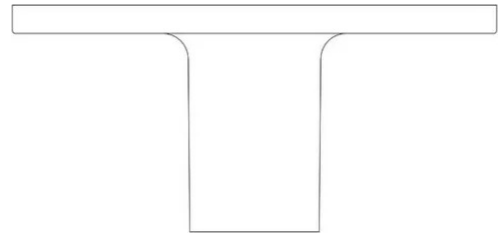

Maggiolino

Emiliana Martinelli

colors

Typology Ceiling

Utilisation Indoor

230V 6 W 580 lm E27

Ceiling lamp providing diffused direct light consisting of a painted aluminium support and an LED bulb to be chosen at will from our three suggested shapes:

- sphere (cod. 583Y)
- cone (cod. 584Y)
- disc (cod. 585Y)

Bulb to be purchased separately.

Family Maggiolino
Typology Ceiling
Utilisation Indoor

Dimensions

Height 8 cm
Diameter (attacco) 4,5 cm (base) 17 cm

Materials

Structure aluminium

Voltage	230V	Watt	6 W E27
		Lumen	580 lm
		Duration	25000 h
		CCT	2700 K
		Energy class	F

Certifications

Colour variant code

2906/BI

White

2906/AR