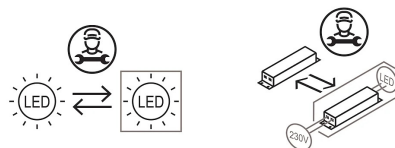

Certifications

EcoLabel