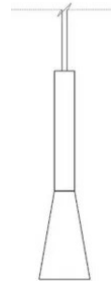

Colibrì

Emiliana Martinelli

colors

Typology Pendant
Utilisation Indoor

230V 6.5 W 630 lm

direct light

Suspended lamp, direct light. Painted aluminium structure. Integrated LED light source. Electronic ballast included in canopy.

| | |
|-------------|---------|
| Family | Colibri |
| Typology | Pendant |
| Utilisation | Indoor |

**Dimensions**

| | |
|---------------------------|--------|
| Height | 26 cm |
| Diameter | 6 cm |
| Power supply cable length | 400 cm |
| Weight | 0.7 Kg |

**Materials**

| | | | |
|-----------|-----------|----------|---------------|
| Structure | aluminium | Diffuser | polycarbonate |
| Canopy | aluminium | | |

| | | | |
|-----------------------|-------------------------|--------------|---------|
| Voltage | 230V | Watt | 6.5 W |
| Power unit | | Lumen | 630 lm |
| Mounting Power Supply | External | CRI | >80 |
| Power supply | Electronic power supply | Duration | 50000 h |
| Dimming | No dimmable | CCT | 2700 K |
| | | Energy class | F |