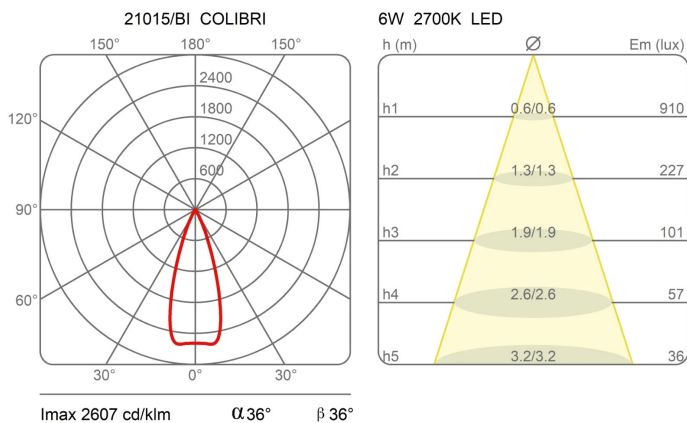

Family	Colibri
Typology	Pendant
Utilisation	Indoor

Dimensions

Height	26 cm
Diameter	6 cm
Power supply cable length	400 cm
Weight	0.7 Kg

Materials

Structure	aluminium	Diffuser	polycarbonate
Canopy	aluminium		

Voltage	230V	Watt	6.5 W
Power unit		Lumen	630 lm
Mounting Power Supply	External	CRI	>80
Power supply	Electronic power supply	Duration	50000 h
Dimming	No dimmable	CCT	2700 K
		Energy class	F

Certifications

Photometric curves