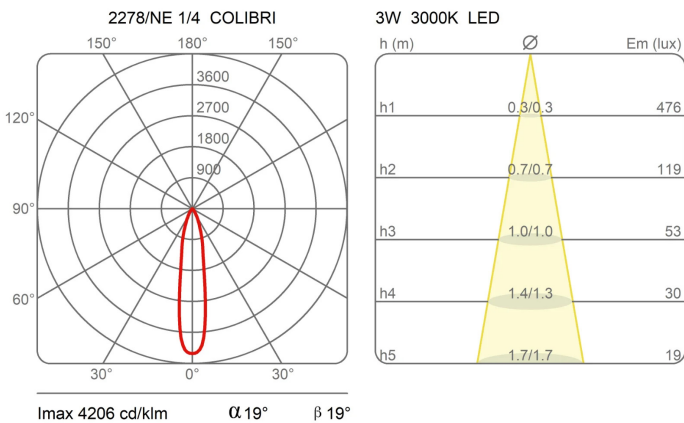

Certifications

EcoLabel

Photometric curves

Colour variant code

2278/NE

Black

Gallery