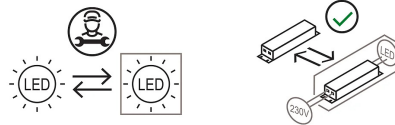

Certifications

EcoLabel