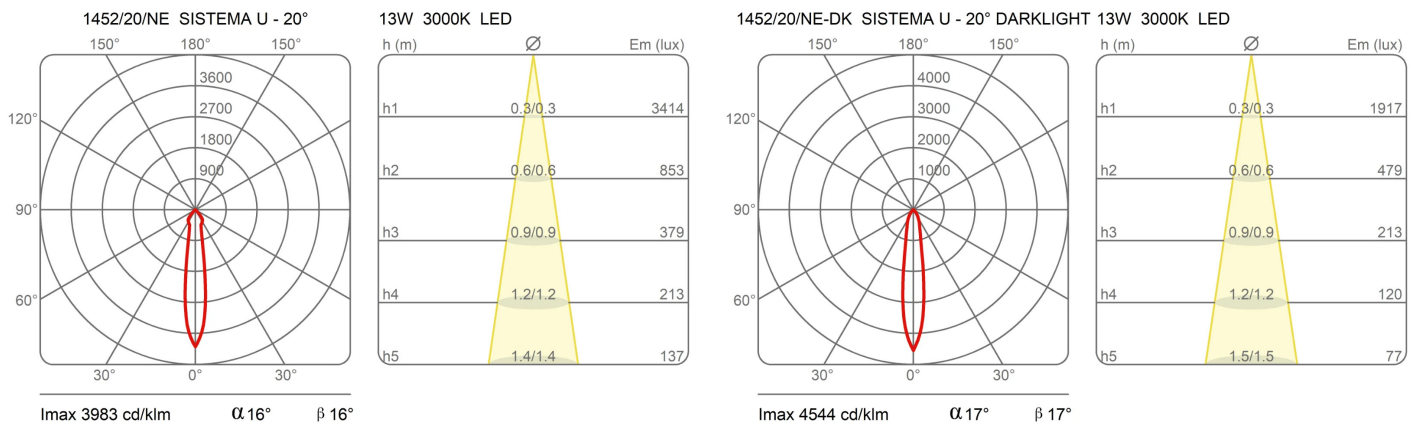

Sistema U

Narrow beam - length 17 cm

Studio Natural

colors

Typology Spotlight Ceiling

Utilisation Indoor

230V 13 W 1950 lm

Direct-light spotlight that can be oriented thanks to a special adjustable joint. Painted aluminium structure. LED light source with different light beams optics.

Integrated driver (cod. 1452)

Remote driver (cod. 1452/J)

Award

Family Sistema U
 Typology Spotlight Ceiling
 Utilisation Indoor

Dimensions

Profondità 17 cm
 Diameter 7 cm
 Weight 0.5 Kg

Materials

Structure aluminium Diffuser polycarbonate

Photometric curves

Colour variant code

1452/20/NE

Black

1452/20/BI

White

Accessories

40087