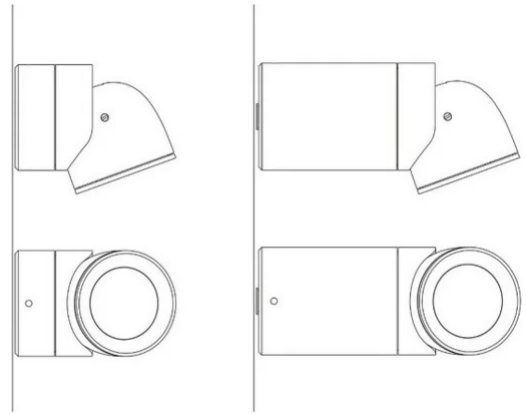

Sistema U

Narrow beam - length 17 cm

Studio Natural

colors

Typology Spotlight Ceiling

Utilisation Indoor

230V 13 W 1950 lm

Direct-light spotlight that can be oriented thanks to a special adjustable joint. Painted aluminium structure. LED light source with different light beams optics.

Integrated driver (cod. 1452)

Remote driver (cod. 1452/J)

Award

Family Sistema U
 Typology Spotlight Ceiling
 Utilisation Indoor

Dimensions

Profondità 17 cm
 Diameter 7 cm
 Weight 0.5 Kg

Materials

Structure aluminium Diffuser polycarbonate