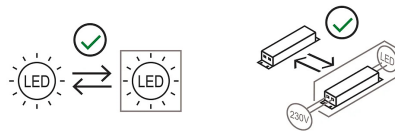

Certifications