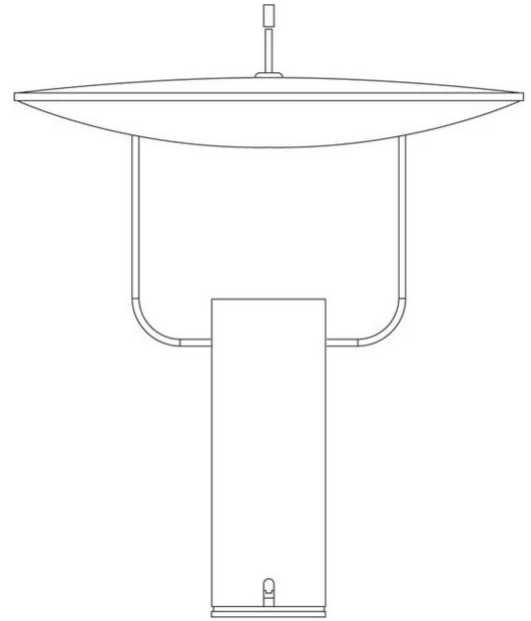

Tx1

Tunable white - RGB

Marco Ghilarducci

colors

Typology Table
Utilisation Indoor

230V 21.6 W 930 lm

indirect light

Table lamp reflected light, adjustable reflector. Painted aluminium structure, chromed support. **RGB** LED light source, dimmable with **Bluetooth** device (smartphone and tablet) for Apple and Android App (free). Electronic driver and LED integrated in the body lamp. Switch on the alimentation cable.

Family	Tx1
Typology	Table
Utilisation	Indoor

Dimensions

Height	66 cm
Diameter	60 cm
Power supply cable length	40+200 cm
Weight	8.5 Kg

Materials

Structure	aluminium	Diffuser	methacrylate 030
Riflettore	aluminium	Base	iron
Elementi	iron		