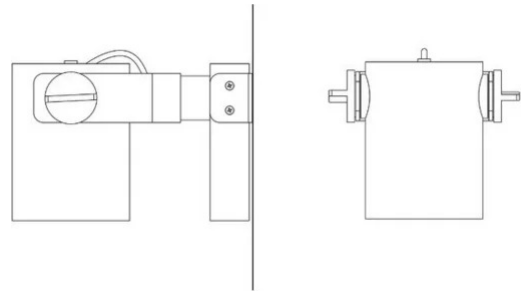

R11

Narrow beam

Emiliana Martinelli

Elio Martinelli

colors

Typology Spotlight
Utilisation Indoor

230V 35 W 5040 lm

direct light

Adjustable LED projector for indoor, with support for cornice mounted. LED light source with different light beams.
Structure in painted aluminium.
Electronic driver included

Family R11
 Typology Spotlight
 Utilisation Indoor

Dimensions

Height 16 cm
 Profondità 31,5 cm
 Power supply cable length 0 cm
 Weight 2 Kg

Materials

Structure aluminium

Voltage	230V	Watt	35 W
Power unit		Lumen	5040 lm
Mounting Power Supply	Indoor	CRI	>90
Power supply	Electronic power supply	Duration	50000 h
Dimming	No dimmable	CCT	3000 K
		Energy class	D