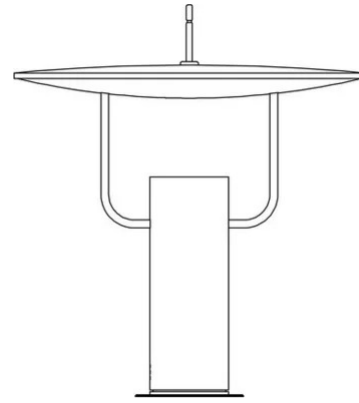

# Tx1

Med

Marco Ghilarducci

colors

Typology Table  
Utilisation Indoor

230V 8.6 W 1080 lm

indirect light

Table lamp reflected light, adjustable reflector. Painted aluminium structure, brass support. LED light source. Electronic driver and LED integrated in the body lamp. Switch on the alimentation cable.

### Dimensions

Height	40 cm
Diameter	36 cm
Power supply cable length	40+200 cm
Weight	3.3 Kg

### Materials

Structure	aluminium	Diffuser	methacrylate 030
Riflettore	aluminium	Base	brasssteel
Elementi	brasssteel		

Voltage	230V	Watt	8.6 W
Power unit	Included	Lumen	1080 lm
Mounting Power Supply	External	CRI	>90
Power supply	Electronic plug-in power supply	Duration	50000 h
		CCT	3000 K
		Energy class	E