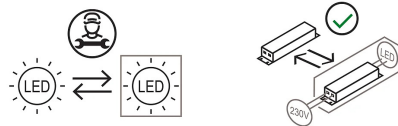

Certifications