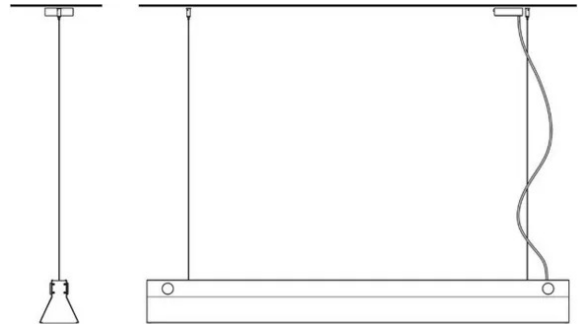

Sound

Emiliana Martinelli

colors

Typology Pendant
Utilisation Indoor

230V 89.2 W 8184 lm

direct light

diffuse light

Hanging lamp, direct/diffused light. Painted aluminium structure. Prismatic and anti-reflective transparent diffuser. LED light source integrated and electronic dimmable driver Push/Dali inside the body lamp.

Family	Sound
Typology	Pendant
Utilisation	Indoor

Dimensions

Height	15 cm
Larghezza	24 cm
Lunghezza	150 cm
Power supply cable length	400 cm
Weight	6 Kg

Materials

Structure	aluminium	Diffuser	polycarbonate
Elementi	aluminium		