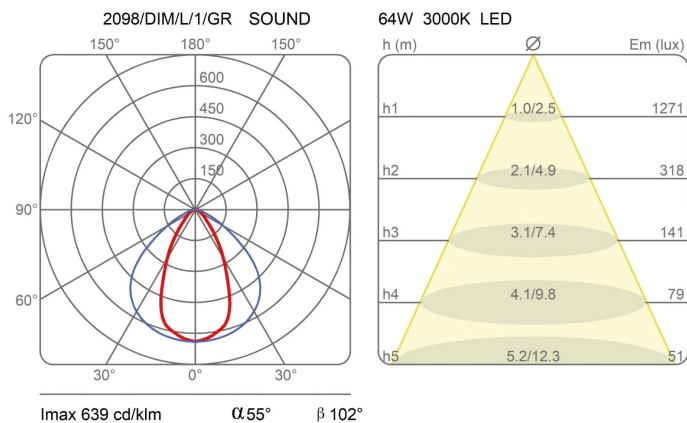

Family	Sound
Typology	Pendant
Utilisation	Indoor

Dimensions

Height	15 cm
Larghezza	24 cm
Lunghezza	150 cm
Power supply cable length	400 cm
Weight	6 Kg

Materials

Structure	aluminium	Diffuser	polycarbonate
Elementi	aluminium		

Voltage	230V	Watt	89.2 W
Power unit	Included	Lumen	8184 lm
Mounting Power Supply	Indoor	CRI	>80
Power supply	Electronic dimmable power supply	CCT	3000 K
Dimming	Push Dali2	Energy class	

Certifications

Photometric curves