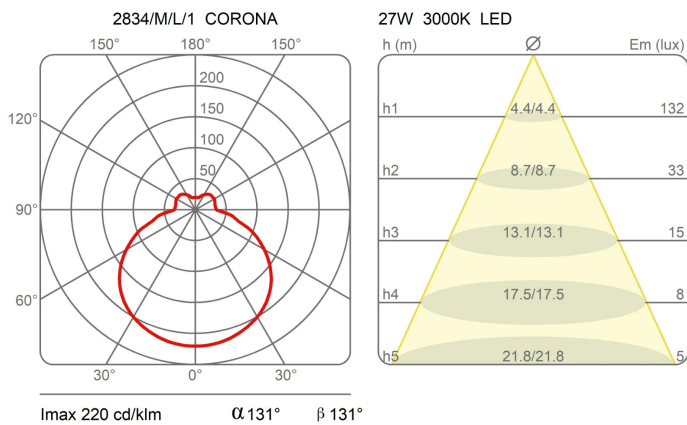

Corona

Ø 42 cm

Emiliana Martinelli

colors

Typology Wall Ceiling

Utilisation Indoor

230V 26 W 3200 lm

diffuse light

Family	Corona
Typology	Wall Ceiling
Utilisation	Indoor

Dimensions

Height	10 cm
Diameter	42 cm
Power supply cable length	0 cm
Weight	1.4 Kg

Materials

Structure	methacrylate O40	Elementi	aluminium
-----------	------------------	----------	-----------

EcoLabel

Photometric curves

Colour variant code

2834/M/L/1

White

Gallery