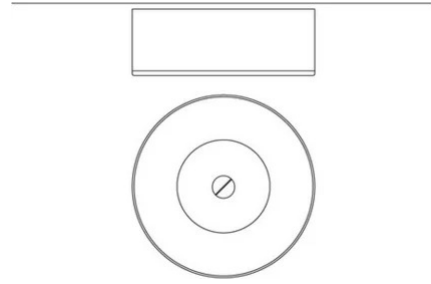

Corona

Ø 42 cm

Emiliana Martinelli

colors

Typology Wall Ceiling

Utilisation Indoor

230V 26 W 3200 lm

diffuse light

Wall or ceiling lamp for diffused light, metal painted structure. White opal methacrylate diffuser, central iridescent finishing methacrylate disk, from the blue tone to the red tone crossing, according to the angle, all the shades of color between these two colors. LED light source. Complete with electronic driver inside the body lamp.

Family	Corona
Typology	Wall Ceiling
Utilisation	Indoor

Dimensions

Height	10 cm
Diameter	42 cm
Power supply cable length	0 cm
Weight	1.4 Kg

Materials

Structure	methacrylate O40	Elementi	aluminium
-----------	------------------	----------	-----------