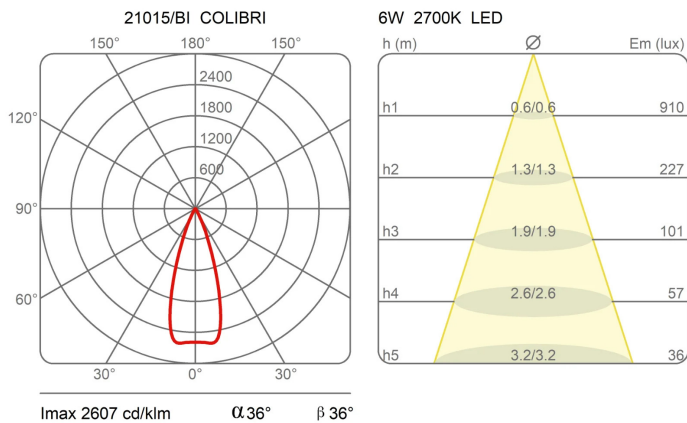

Family	Colibri
Typology	Pendant
Utilisation	Indoor

**Dimensions**

Height	26 cm
Diameter	6 cm
Power supply cable length	400 cm
Weight	0.7 Kg

**Materials**

Structure	aluminium	Diffuser	polycarbonate
Canopy	aluminium		

Voltage	230V	Watt	6.5 W
Power unit	Included	Lumen	630 lm
Mounting Power Supply	External	CRI	>80
Power supply	Electronic power supply	Duration	50000 h
Non dimmable		CCT	2700 K
		Energy class	F

**Certifications****Photometric curves**