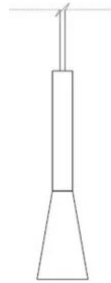

# Colibrì

Emiliana Martinelli

colors

Typology      Pendant  
Utilisation    Indoor

230V 6.5 W 630 lm

direct light

Suspended lamp, direct light. Painted aluminium structure. Integrated LED light source. Electronic ballast included in canopy.

Family	Colibri
Typology	Pendant
Utilisation	Indoor

**Dimensions**

Height	26 cm
Diameter	6 cm
Power supply cable length	400 cm
Weight	0.7 Kg

**Materials**

Structure	aluminium	Diffuser	polycarbonate
Canopy	aluminium		

Colour variant code

21015/NE

Black

21015/GI

Yellow

21015/BI

White

Gallery