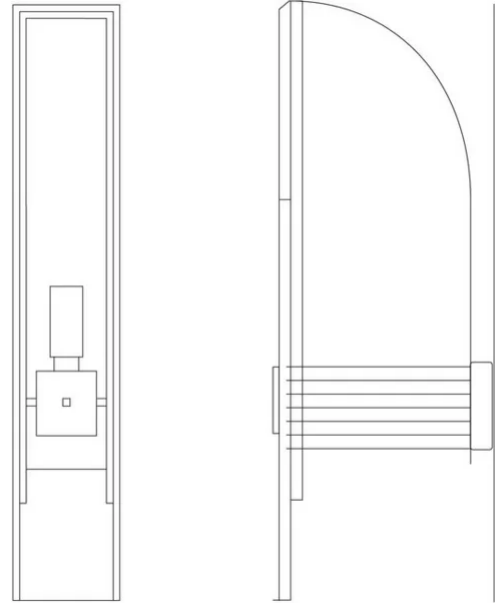

Marx

Richard Neutra

colors

230V 15 W E27

indirect light

Typology Wall
Utilisation Indoor

Wall lamp indirect light. Brushed stainless steel frame and metal, wooden frame. For Led bulb.

Family	Marx
Typology	Wall
Utilisation	Indoor

Dimensions

Height	90 cm
Profondità	32 cm
Lunghezza	16 cm
Power supply cable length	0 cm
Weight	5 Kg

Materials

Structure	wood	Riflettore	aluminium
Elementi	iron		

Voltage	230V
Dimming	No dimmable

Certifications