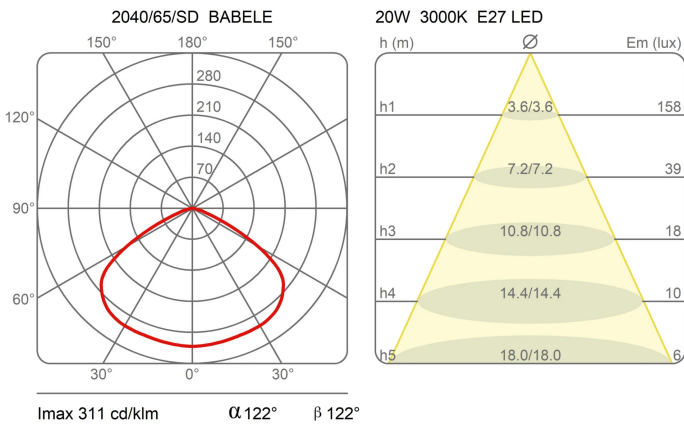

Family Babele  
 Typology Pendant  
 Utilisation Indoor

**Dimensions**

Height 37 cm  
 Diameter 65 cm  
 Power supply cable length 400 cm  
 Weight 4.5 Kg

**Materials**

Structure aluminium Canopy abs

Voltage 230V

Non dimmable

**Certifications**

**Photometric curves**

Colour variant code

2040/65/SD

Micaceous

Gallery