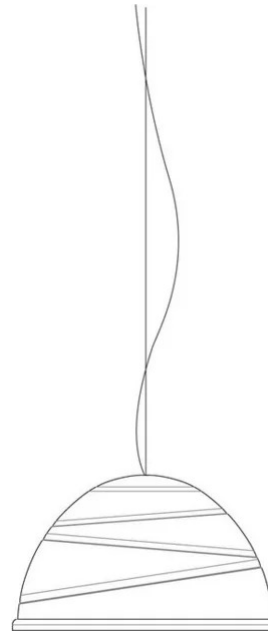

# Babele

Ø 65 cm

Marc Sadler

colors

Typology      Pendant  
Utilisation    Indoor

230V 15 W E27

direct light

diffuse light

Hanging lamp for direct light in turned aluminium and painted externally with different shades of micaceous color, golden inside. Suspended with steel cables, produced in 3 diameters: Ø 40cm, Ø 65cm and Ø 92cm.

Designed by Marc Sadler in 2005 for Martinelli Luce, the surface of the lamp is characterized by circular ribs of different diameters arranged in almost parallel planes to describe a path: the path of man towards the infinite light and truth as opposed to the boring life. Babele has a strong personality, which attracts attention, able to fill the space.

Family Babele  
 Typology Pendant  
 Utilisation Indoor

**Dimensions**

Height 37 cm  
 Diameter 65 cm  
 Power supply cable length 400 cm  
 Weight 4.5 Kg

**Materials**

Structure aluminium Canopy abs

Voltage 230V