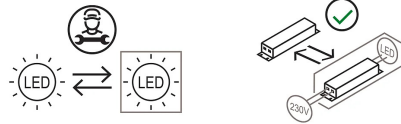

Family	Calabrone
Typology	Floor
Utilisation	Indoor

Dimensions

Height	190 cm
Diameter	4,5 cm
Power supply cable length	50+200 cm
Weight	9.5 Kg

Materials

Structure	aluminium	Diffuser	polycarbonate
Base	iron		

Voltage	230V	3 X Watt	9 W
Power unit	Included	Lumen	1224 lm (3672 lm)
Mounting Power Supply	Indoor	CRI	>80
Power supply	Electronic plug-in power supply	CCT	3000 K
Dimming	No dimmable	Energy class	

Certifications