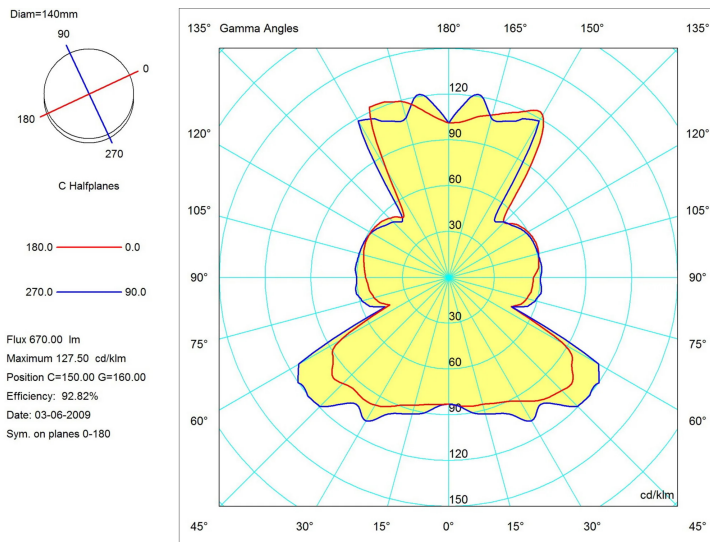

Tube/V

Ø 14 cm

Elio Martinelli

colors

Typology Wall
Utilisation Indoor

230V 10 W E27

diffuse light

Wall lamp diffused light. Support in resin and reflector satin glass diffuser. For Led bulb. Available in two sizes.

Family Tube/v
 Typology Wall
 Utilisation Indoor

Dimensions

Height 14 cm
 Profondità 20 cm
 Diameter 14 cm
 Weight 0.8 Kg

Materials

Riflettore glass Base polyamide

Voltage 230V
 Non dimmable

Certifications

Photometric curves