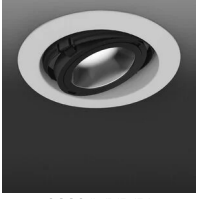

Eye

Wide beam

Emiliana Martinelli

colors

Typology Recessed

Utilisation Indoor

230V 11 W 2225 lm

direct light

Bull-it lamp, direct/swivel light. Painted aluminium structure. LED light source integrated. Electronic driver to be connected included inside the false ceiling.

Family	Eye
Typology	Recessed
Utilisation	Indoor

Dimensions

Diameter	20 cm
Diametro foro	17 cm
Profondità foro	10 cm
Power supply cable length	0 cm
Weight	1.5 Kg

Materials

Structure	aluminium
-----------	-----------

Voltage	230V	Watt	11 W
Power unit	Included	Lumen	2225 lm
Mounting Power Supply	External	CRI	>90
		CCT	3000 K
Power supply	Electronic power supply	Energy class	E
Non dimmable			

Certifications

Photometric curves

Colour variant code

2882/L/1/R/B1

White