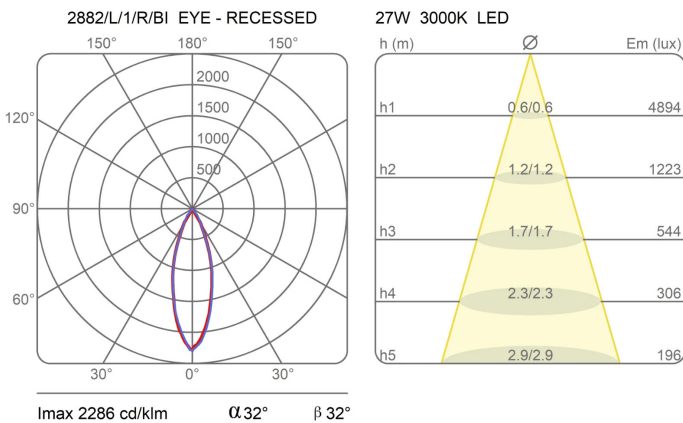

Dimensions

Diameter	20 cm
Diametro foro	17 cm
Profondità foro	10 cm
Power supply cable length	0 cm
Weight	1.5 Kg

Materials

Structure	aluminium
-----------	-----------

Voltage	230V	Watt	11 W
Power unit	Included	Lumen	2225 lm
Mounting Power Supply	External	CRI	>90
		CCT	3000 K
Power supply	Electronic power supply	Energy class	E
Non dimmable			

Certifications

Photometric curves

Colour variant code

2882/L/1/R/B1

White