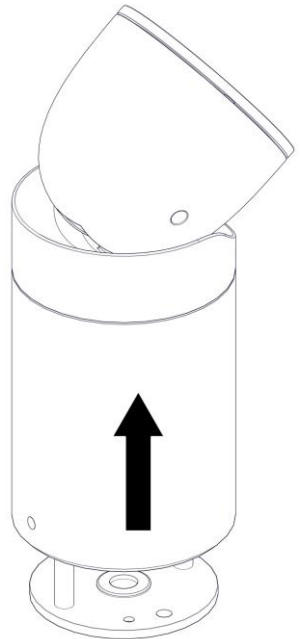

## FARETTO U A PLAFONE

Design Studio Natural – 2019

**M**  
martinelli luce®

1

2

3

4

5