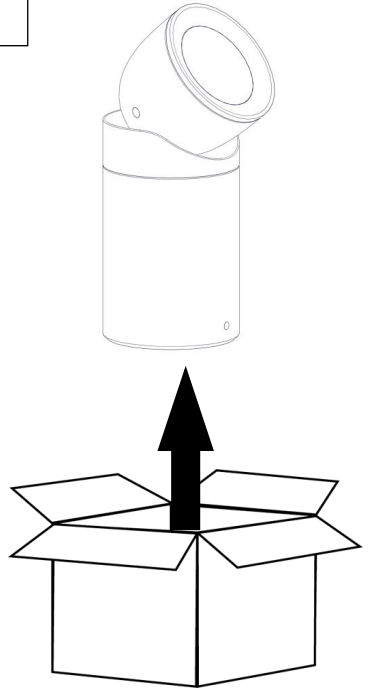

## FARETTO U A PLAFONE

Design Studio Natural – 2019

**M**  
martinelli luce®

1

2

3

4

5