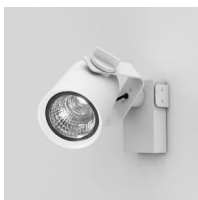

Colour variant code

1407/P/XL/26D/BI