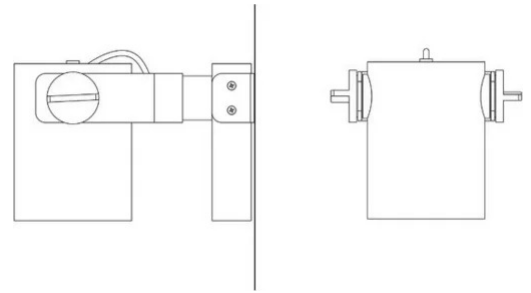

direct light

Adjustable LED projector for indoor, with support for wall mounted. LED light source with different light beams.

Structure in painted aluminium.

Electronic driver included

Family	R11
Typology	Spotlight
Utilisation	Indoor

**Dimensions**

Height	16 cm
Profondità	24 cm
Diameter	12 cm
Power supply cable length	0 cm
Weight	2.2 Kg

Materials

Structure	aluminium
-----------	-----------

Voltage	230V	Watt	35 W
Power unit	Included	Lumen	5040 lm
Mounting Power Supply	Indoor	CRI	>90
Power supply	Electronic power supply	Duration	50000 h
Dimming	No dimmable	CCT	3000 K
		Energy class	D