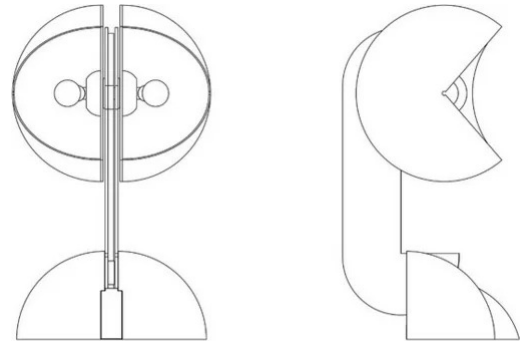

Ruspa

Gae Aulenti

colors

Typology Table
Utilisation Indoor

230V 2x 5 W E14

direct light

indirect light

Table lamp with direct and indirect light, in painted aluminium, the arm is jointed on the base, two reflectors turn around the upper part of the arm each one independently from the other. Available with four arms and eight reflectors version. For Led bulb.

Family Ruspa
Typology Table
Utilisation Indoor

Dimensions

Height 58 cm
Diameter 30 cm
Power supply cable length 40+200 cm
Weight 10.5 Kg

Materials

Structure aluminium Riflettore aluminium
Base aluminium

Voltage 230V 2 X
Non dimmable