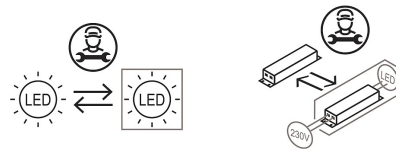

Certifications

EcoLabel