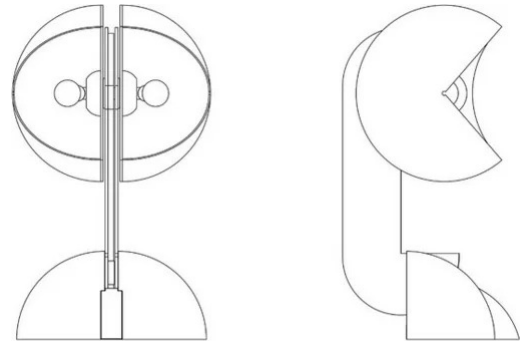

# Ruspa

Gae Aulenti

colors

Typology Table  
Utilisation Indoor

230V 2x 5 W E14

direct light

indirect light

Table lamp with direct and indirect light, in painted aluminium, the arm is jointed on the base, two reflectors turn around the upper part of the arm each one independently from the other. Available with four arms and eight reflectors version. For Led bulb.

Family Ruspa  
 Typology Table  
 Utilisation Indoor

**Dimensions**

Height 58 cm  
 Diameter 30 cm  
 Power supply cable length 40+200 cm  
 Weight 10.5 Kg

**Materials**

Structure aluminium      Riflettore aluminium  
 Base aluminium