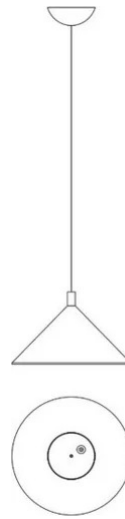

Cono

Ø 45 cm

Elio Martinelli

colors

Typology Pendant
Utilisation Indoor

230V 15 W E27

direct light

Hanging lamp direct light, in painted aluminium. Internal reflector lacquered in white colour. For Led bulb.
Available in two sizes.

Family Cono
 Typology Pendant
 Utilisation Indoor

Dimensions

Height 26 cm
 Diameter 45 cm
 Power supply cable length 400 cm
 Weight 2.5 Kg

Materials

Structure aluminium Riflettore aluminium

Voltage 230V
 Non dimmable

Black

1861/BZ

Bronze