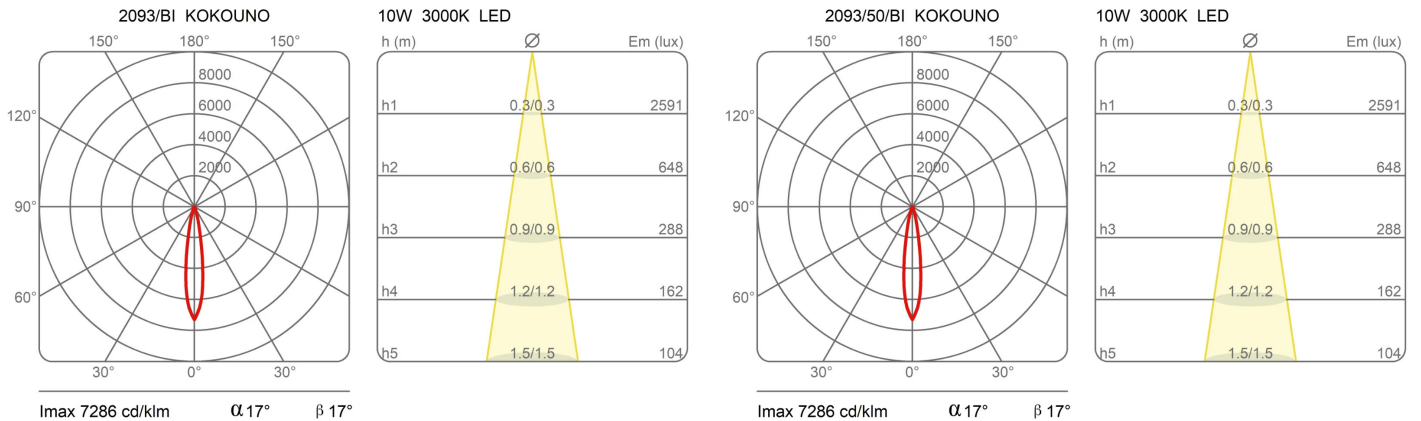

Kokouno

Tube aluminium H 50 cm

Studio PLS Design

colors

Typology Pendant
Utilisation Indoor

230V 8.6 W 1080 lm

direct light

Hanging lamp, direct light. Tubular structure in painted aluminum. Electronic driver included in the aluminum tubular.

Family	Kokouno
Typology	Pendant
Utilisation	Indoor

Dimensions

Lunghezza	50 cm
Diameter	5,5 cm
Power supply cable length	400 cm
Weight	1.3 Kg

Materials

Structure	aluminium	Diffuser	polycarbonate
Canopy	aluminium		

Photometric curves

Colour variant code

2093/50/BZ

Bronze

2093/50/BI

White

2093/50/NE

Black