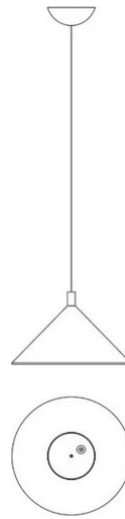

# Cono

Ø 30 cm

Elio Martinelli

colors

Typology      Pendant

Utilisation    Indoor

230V 10 W E27

direct light

Hanging lamp direct light, in painted aluminium. Internal reflector lacquered in white colour. For Led bulb.  
Available in two sizes.

Family Cono  
 Typology Pendant  
 Utilisation Indoor

**Dimensions**

Height 20 cm  
 Diameter 30 cm  
 Power supply cable length 400 cm  
 Weight 1.5 Kg

**Materials**

Structure aluminium      Riflettore aluminium

Voltage 230V  
 Non dimmable

**Certifications**

**EcoLabel**

**Colour variant code**