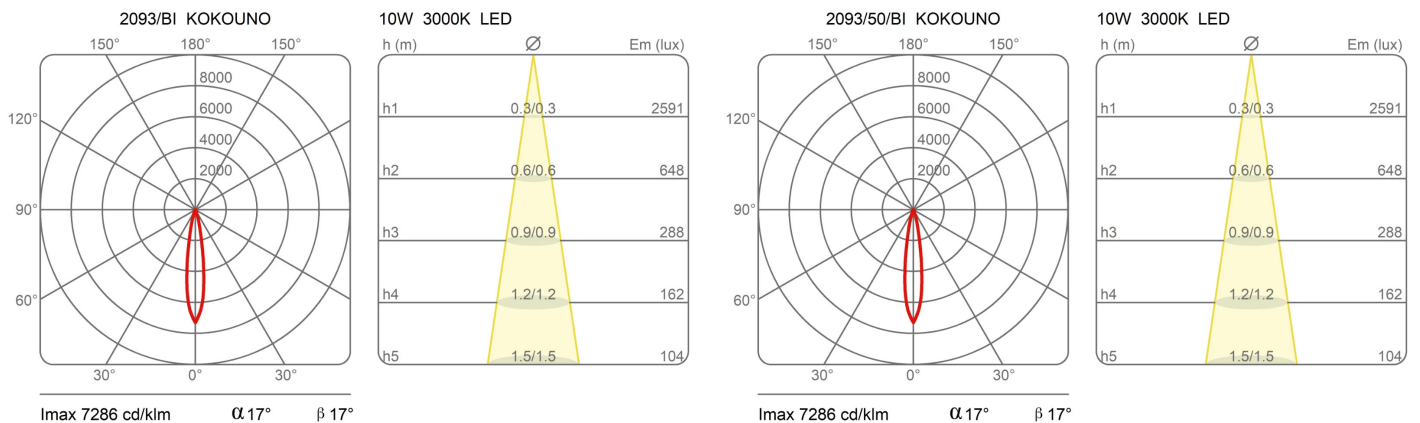

Kokouno

Tube aluminium H 50 cm

Studio PLS Design

colors

Typology Pendant
Utilisation Indoor

230V 8.6 W 1080 lm

direct light

Hanging lamp, direct light. Tubular structure in painted aluminum. Electronic driver included in the aluminum tubular.

Family	Kokouno
Typology	Pendant
Utilisation	Indoor

Dimensions

Lunghezza	50 cm
Diameter	5,5 cm
Power supply cable length	400 cm
Weight	1.3 Kg

Materials

Structure	aluminium	Diffuser	polycarbonate
Canopy	aluminium		

Photometric curves

Colour variant code

2093/50/BZ

Bronze

2093/50/BI

White

2093/50/NE

Black