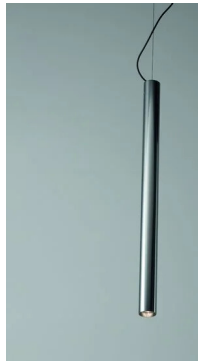

Kokouno

Tube aluminium H 50 cm

Studio PLS Design

colors

Typology Pendant
Utilisation Indoor

230V 8.6 W 1080 lm

direct light

Hanging lamp, direct light. Tubular structure in painted aluminum. Electronic driver included in the aluminum tubular.

Family	Kokouno
Typology	Pendant
Utilisation	Indoor

Dimensions

Lunghezza	50 cm
Diameter	5,5 cm
Power supply cable length	400 cm
Weight	1.3 Kg

Materials

Structure	aluminium	Diffuser	polycarbonate
Canopy	aluminium		

Photometric curves

Colour variant code

2093/50/BZ

Bronze

2093/50/BI

White

2093/50/NE

Black