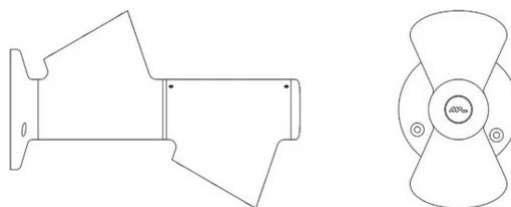

Bruco

2 heads

Studio Natural

colors

Typology Wall
Utilisation External

230V 2x 8 W 820 lm (1640lm)

direct light

Outdoor lamp, diffused light, aluminium die casting, a two heads, painted in anthracite and corten colors.

Awards:
iF Design Award 2019

Award

Family Bruco
 Typology Wall
 Utilisation External

Dimensions

Height 21,4 cm
 Profondità 31 cm
 Diameter 13 cm
 Weight 2.2 Kg

Materials

Structure aluminium
 Base aluminium
 Diffuser polycarbonate