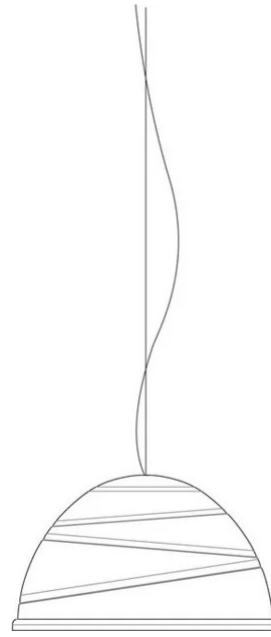

Babele

Ø 92 cm

Marc Sadler

colors

Typology Pendant
Utilisation Indoor

230V 3x 15 W E27

direct light

diffuse light

Hanging lamp for direct light in turned aluminium and painted externally with different shades of micaceous color, golden inside. Suspended with steel cables, produced in 3 diameters: Ø 40cm, Ø 65cm and Ø 92cm.

Designed by Marc Sadler in 2005 for Martinelli Luce, the surface of the lamp is characterized by circular ribs of different diameters arranged in almost parallel planes to describe a path: the path of man towards the infinite light and truth as opposed to the boring life. Babele has a strong personality, which attracts attention, able to fill the space.

Family	Babele
Typology	Pendant
Utilisation	Indoor

Dimensions

Height	53 cm
Diameter	92 cm
Power supply cable length	400 cm
Weight	10 Kg

Materials

Structure	aluminium	Canopy	abs
-----------	-----------	--------	-----