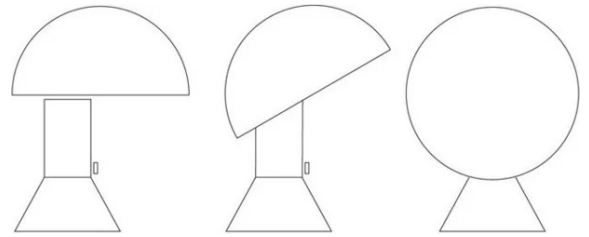

# Elmetto

Elio Martinelli

Typology Table  
Utilisation Indoor

colors

230 - 110V 5 W E27

direct light

indirect light

Table lamp indirect light. Adjustable reflector with inside screen made of aluminium painted in white. Painted ABS moulded structure. The lamp consist of a section of cone base and an adjustable diffuser dome-shaped.

Designed by Elio Martinelli in 1976, Elmetto even though in the design rigour, focuses on the functionality of the use with a large switch in the central body, easy to find in the dark and an adjustable reflector simple to move by the touch of a finger and it allows to shield the light source. A reliable friend, a companion of the evening.

Family Elmetto  
Typology Table  
Utilisation Indoor

---

**Dimensions**

Height 28 cm  
Diameter 22 cm  
Power supply cable length 200 cm  
Weight 1.1 Kg

---

**Materials**

Structure abs

---