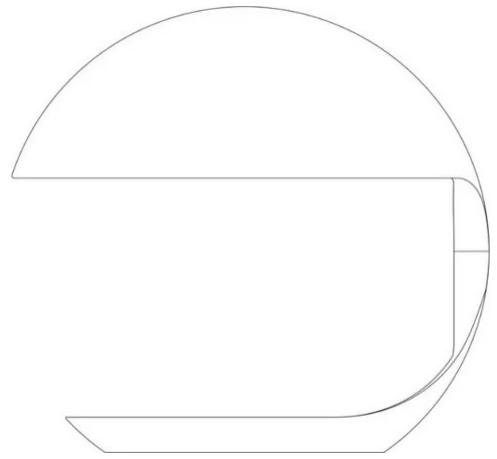

Cobra Scorpius

Elio Martinelli

Emiliana Martinelli

Typology Table
Utilisation Indoor

colors

230V 12 W E27

direct light

The 50-year anniversary of such an important lamp for Martinelli Luce as the Cobra designed by its founder Elio Martinelli certainly represents an important event for the company. For the occasion, a special version of the Cobra is produced, an interpretation by Emiliana Martinelli as a tribute to her father. The lamp comes in the exclusive night-blue color and is characterized by a series of holes on the cap representing the constellation of Scorpius, Elio's zodiac sign.

The lower body part turns on a steel made base connected with the upper body part by means of a central joint for a 360° rotation. The interior reflector/diffuser is white methacrylate opal.

Designed by Elio Martinelli in 1968, Cobra is one of the first lighting fixtures produced with a special resin molding system. The lamp is characterized by simple lines and a geometric shape inscribed in a sphere, but, with the rotation of the arm, the reflector takes a position that recalls the head of a cobra ready to shoot.

Family Cobra Scorpius
Typology Table
Utilisation Indoor

Dimensions

Height 40 cm
Diameter 40 cm
Power supply cable length 40+200 cm
Weight 8,5 Kg

Materials

Structure resin Diffuser methacrylate
Base resin

Voltage 230V