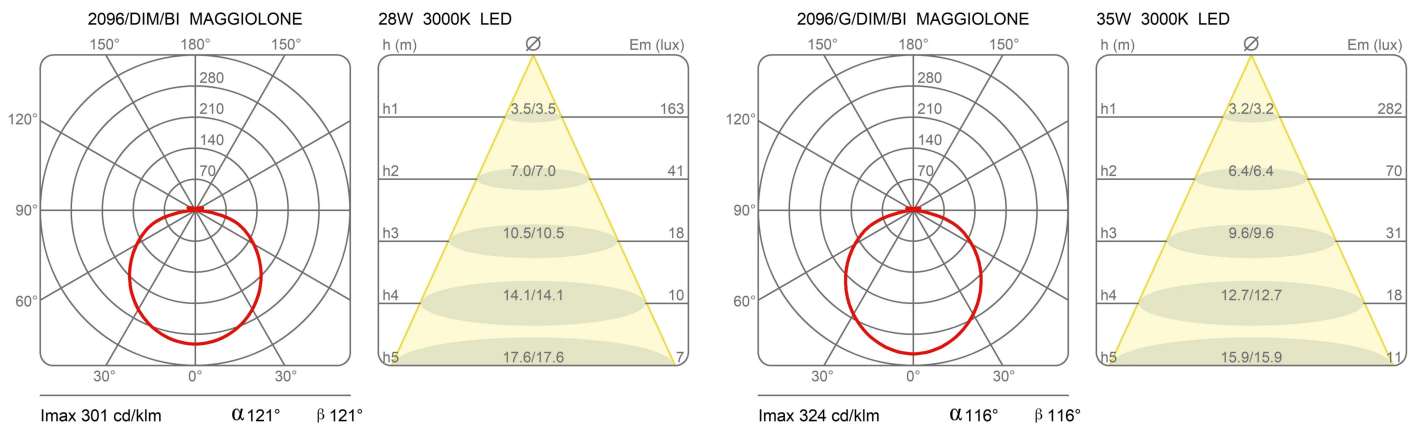

Certifications

Photometric curves