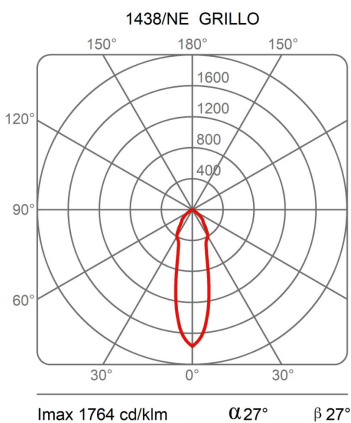

Grillo

Emiliana Martinelli

colors

Typology Spotlight
Utilisation Indoor

230V 8 W 840 lm

direct light

A small adjustable and directional light suitable for museum exhibitions. Anodized aluminium structure. Integrated LED light source, remote electronic driver (code 505X - excluded).

Family Grillo
 Typology Spotlight
 Utilisation Indoor

Dimensions

Lunghezza 4 cm
 Diameter 3 cm
 Weight 0.2 Kg

Materials

Structure aluminium

Voltage	230V	Watt	8 W
Power unit	Excluded	Lumen	840 lm
Mounting Power Supply	External	CRI	>80
Power supply	Electronic power supply	CCT	3000 K
Dimming	No dimmable	Energy class	

Certifications

Photometric curves

4W 3000K LED

h (m)	Ø	Em (lux)
h1	0.5/0.5	351
h2	1.0/1.0	88
h3	1.5/1.5	39
h4	1.9/1.9	22
h5	2.4/2.4	14

Colour variant code

1438/NE

Black

Accessories