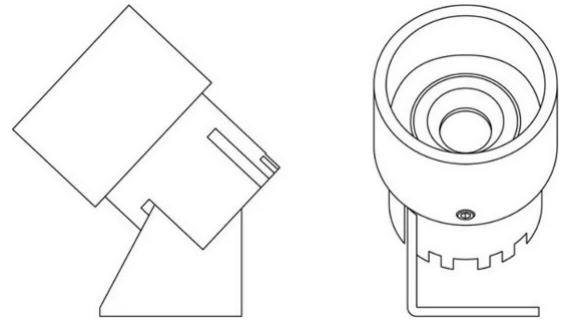

Grillo

Emiliana Martinelli

colors

Typology Spotlight
Utilisation Indoor

230V 8 W 840 lm

direct light

A small adjustable and directional light suitable for museum exhibitions. Anodized aluminium structure. Integrated LED light source, remote electronic driver (code 505X - excluded).

Family Grillo
 Typology Spotlight
 Utilisation Indoor

Dimensions

Lunghezza 4 cm
 Diameter 3 cm
 Weight 0.2 Kg

Materials

Structure aluminium

Voltage	230V	Watt	8 W
Power unit	Excluded	Lumen	840 lm
Mounting Power Supply	External	CRI	>80
Power supply	Electronic power supply	CCT	3000 K
Dimming	No dimmable	Energy class	

Certifications

Photometric curves

4W 3000K LED

h (m)	Ø	Em (lux)
h1	0.5/0.5	351
h2	1.0/1.0	88
h3	1.5/1.5	39
h4	1.9/1.9	22
h5	2.4/2.4	14

Colour variant code

1438/NE

Black

Accessories