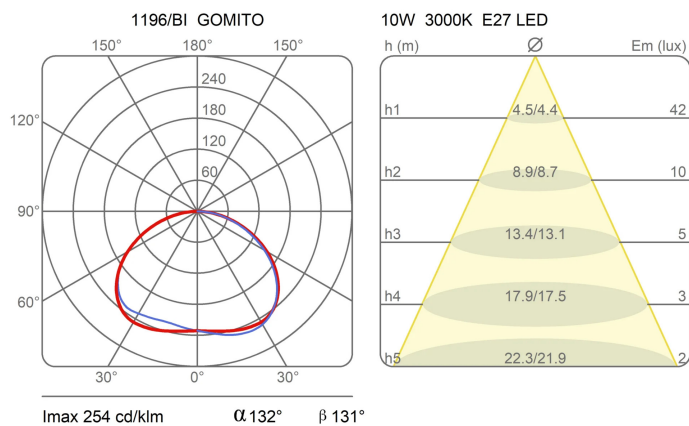

Gomito

Elio Martinelli

colors

Typology Wall
Utilisation Indoor

230V 10 W E27

direct light

Wall lamp direct or indirect light, painted resin structure. For Led bulb.

Family	Gomito
Typology	Wall
Utilisation	Indoor

Dimensions

Height	20 cm
Profondità	12 cm
Diameter	12,5 cm
Weight	0.5 Kg

Materials

Structure	resin
-----------	-------

Voltage	230V
Non dimmable	

Certifications

EcoLabel

Photometric curves