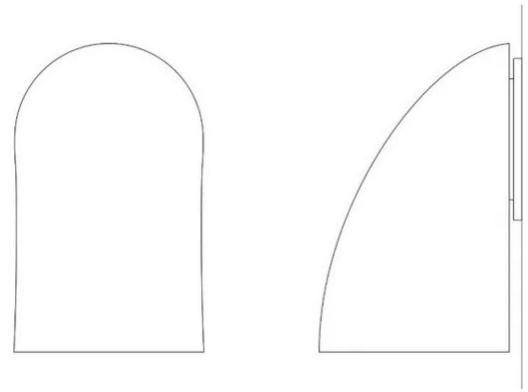

Gomito

Elio Martinelli

colors

Typology Wall
Utilisation Indoor

230V 10 W E27

direct light

Wall lamp direct or indirect light, painted resin structure. For Led bulb.

Family	Gomito
Typology	Wall
Utilisation	Indoor

Dimensions

Height	20 cm
Profondità	12 cm
Diameter	12,5 cm
Weight	0.5 Kg

Materials

Structure	resin
-----------	-------

Voltage	230V
Non dimmable	

Certifications

EcoLabel

Photometric curves