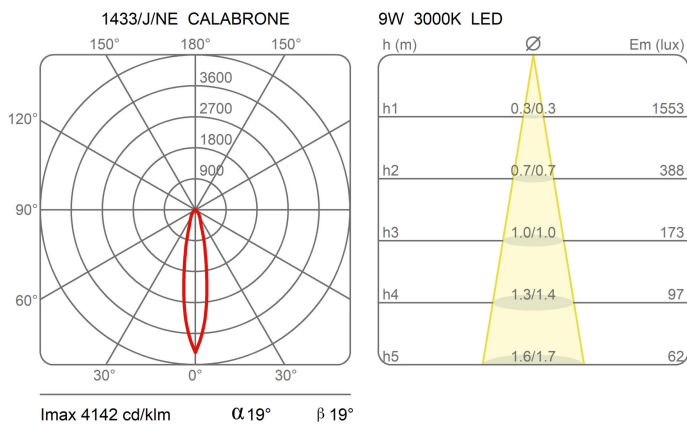

Family	Calabrone
Typology	Wall Ceiling
Utilisation	Indoor

Dimensions

Profondità	25 cm
Diameter	4,5 cm
Power supply cable length	0 cm
Weight	0.7 Kg

Materials

Structure	aluminium	Diffuser	polycarbonate
Base	aluminium		

Voltage	230V	Watt	9 W
Power unit	Included	Lumen	1224 lm
Mounting Power Supply	External	CRI	>80
Power supply	Electronic power supply	CCT	3000 K
Non dimmable		Energy class	

Certifications

EcoLabel

Photometric curves