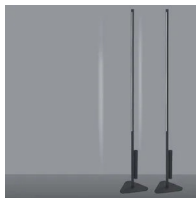

Family	Colibri
Typology	Floor
Utilisation	Indoor

Dimensions

Height	176 cm
Larghezza	31 cm
Profondità	31 cm
Diameter	2,5 cm
Power supply cable length	50+200 cm
Weight	5 Kg

Materials

Structure	aluminium	Diffuser	methacrylate 040
Base	iron		

Voltage	230V	Watt	13 W
Power unit		Lumen	2140 lm
Mounting Power Supply	External	CRI	>80
Power supply	Electronic power supply	Duration	50000 h
Dimming	No dimmable	CCT	3000 K
		Energy class	D

Certifications

Colour variant code

2290/AU