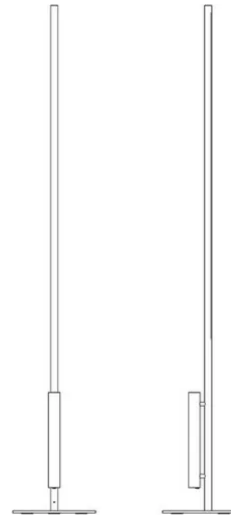

# Colibrì

Emiliana Martinelli

colors

Typology Floor  
Utilisation Indoor

230V 13 W 2140 lm

direct light

indirect light

Standing lamp direct/indirect light. Painted tubular aluminium structure. LED light source integrated. Electronic driver on the body lamp.

### Dimensions

Height	176 cm
Larghezza	31 cm
Profondità	31 cm
Diameter	2,5 cm
Power supply cable length	50+200 cm
Weight	5 Kg

### Materials

Structure	aluminium	Diffuser	methacrylate 040
Base	iron		

Voltage	230V	Watt	13 W
Power unit		Lumen	2140 lm
Mounting Power Supply	External	CRI	>80
Power supply	Electronic power supply	Duration	50000 h
Dimming	No dimmable	CCT	3000 K
		Energy class	D

### Colour variant code

2290/NE

Black

2290/AU

Gold

Gallery