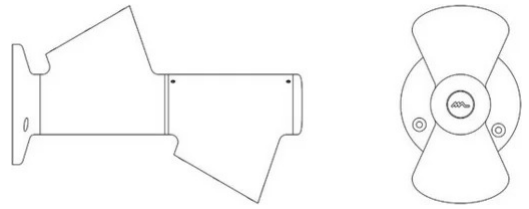

Bruco

2 heads

Studio Natural

colors

Typology Wall
Utilisation External

230V 2x 8 W 820 lm (1640lm)

direct light

Outdoor lamp, diffused light, aluminium die casting, a two heads, painted in anthracite and corten colors.

Awards:
iF Design Award 2019

Award

Family Bruco
 Typology Wall
 Utilisation External

Dimensions

Height 21,4 cm
 Profondità 31 cm
 Diameter 13 cm
 Weight 2.2 Kg

Materials

Structure aluminium
 Base aluminium
 Diffuser polycarbonate