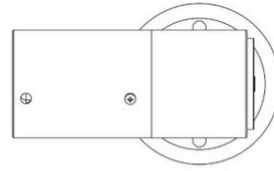

Terminal Joint Shanghai

Without power cable

Angelo Micheli
Studio Lucchi & Biserni

colors

Typology Wall Ceiling

Utilisation Indoor

Shanghai wall/ceiling - terminal joint for led tube without power cable

Award

Family Terminal joint Shanghai
Typology Wall Ceiling
Utilisation Indoor

Dimensions

Weight 0.2 Kg

Materials

Structure polycarbonate

Certifications

Colour variant code

30728.1