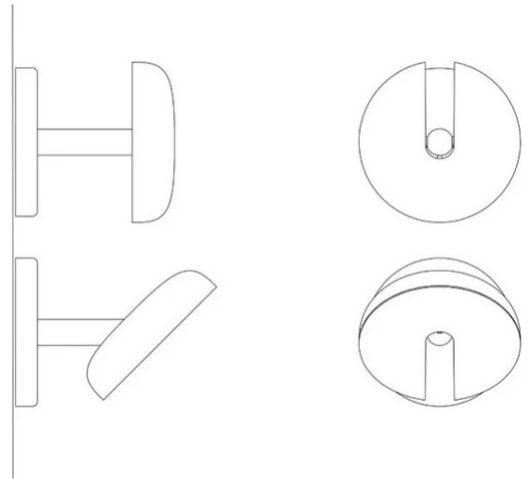

Cabriolette

Studio Natural

colors

Typology Wall
Utilisation Indoor

230V 14 W 2200 lm

direct light

adjustable light

Direct light wall lamp with adjustable reflector. Painted die-cast aluminium structure.
White methacrylate diffuser.
Integrated LED light source and driver.

Family Cabriolette
 Typology Wall
 Utilisation Indoor

Dimensions

Profondità 15,5 cm
 Diameter 14 (base) 15,5 (diffusore) cm
 Weight 1 Kg

Materials

Structure aluminium Diffuser methacrylate O40

Voltage 230V
 Watt 14 W
 Non dimmable Lumen 2200 lm
 CRI >80
 Duration 50000 h
 CCT 2700 K
 Energy class D