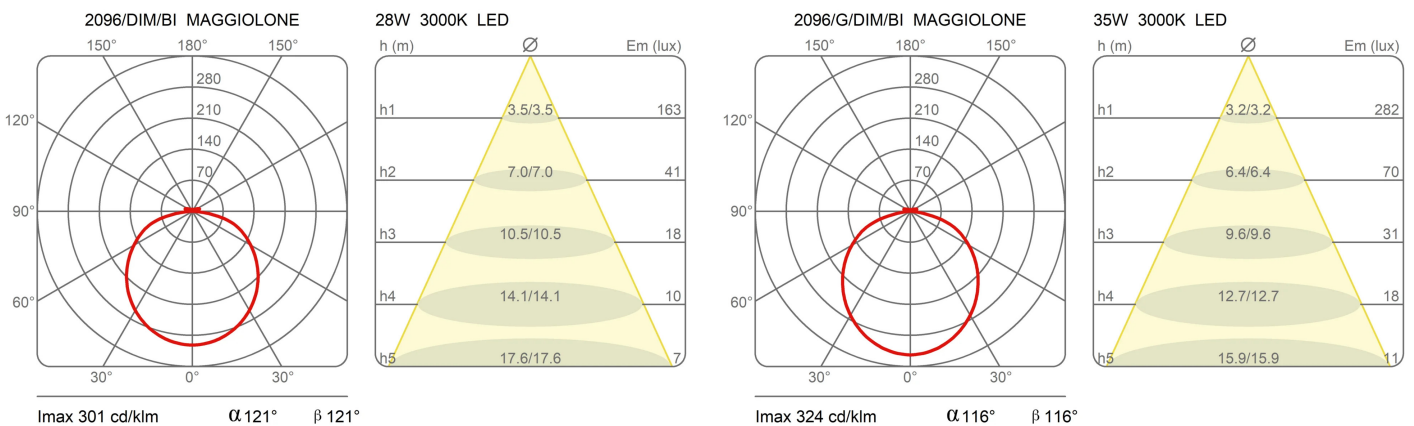

Certifications

Photometric curves