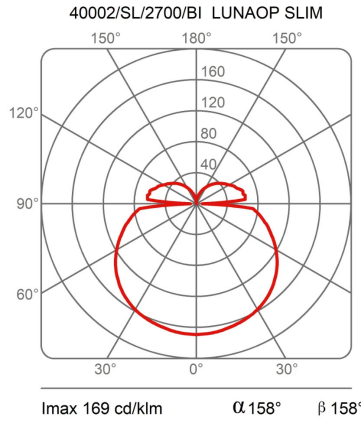

Dimensions

| | |
|---------------------------|--------|
| Height | 3 cm |
| Diameter | 80 cm |
| Power supply cable length | 400 cm |
| Weight | 1.1 Kg |

Materials

| | | | |
|-----------|-----------|----------|------------------|
| Structure | aluminium | Diffuser | methacrylate 040 |
|-----------|-----------|----------|------------------|

| | | | |
|-----------------------|----------|--------------|---------|
| Voltage | 24V | Watt | 32.6 W |
| Power unit | Excluded | Lumen | 5220 lm |
| Mounting Power Supply | External | CRI | >80 |
| | | Duration | 50000 h |
| | | CCT | 2700 K |
| | | Energy class | D |

Certifications

EcoLabel

Photometric curves

Colour variant code

40002/SL/2700/BI

White

40002/SL/2700/NE

Black