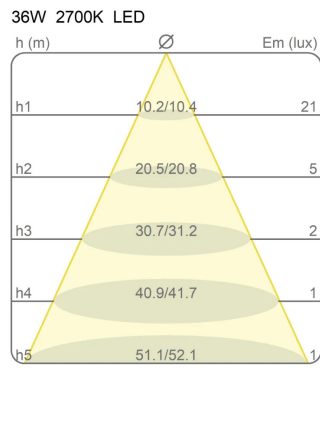

Dimensions

| | |
|---------------------------|--------|
| Height | 3 cm |
| Diameter | 80 cm |
| Power supply cable length | 400 cm |
| Weight | 1.1 Kg |

Materials

| | | | |
|-----------|-----------|----------|------------------|
| Structure | aluminium | Diffuser | methacrylate 040 |
|-----------|-----------|----------|------------------|

| | | | |
|-----------------------|----------|--------------|---------|
| Voltage | 24V | Watt | 32.6 W |
| Power unit | Excluded | Lumen | 5220 lm |
| Mounting Power Supply | External | CRI | >80 |
| | | Duration | 50000 h |
| | | CCT | 2700 K |
| | | Energy class | D |

Certifications

EcoLabel

Photometric curves

Colour variant code

40002/SL/2700/BI

White

40002/SL/2700/NE

Black