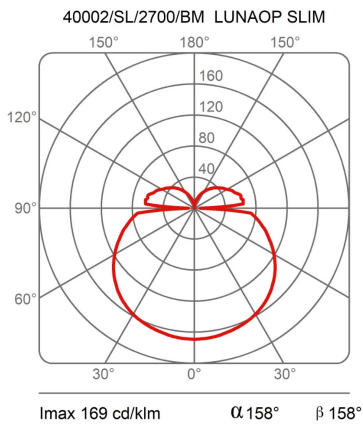

Dimensions

| | |
|---------------------------|--------|
| Height | 3 cm |
| Diameter | 80 cm |
| Power supply cable length | 400 cm |
| Weight | 1.1 Kg |

Materials

| | | | |
|-----------|-----------|----------|------------------|
| Structure | aluminium | Diffuser | methacrylate 040 |
|-----------|-----------|----------|------------------|

| | | | |
|-----------------------|----------|--------------|---------|
| Voltage | 24V | Watt | 32.6 W |
| Power unit | Excluded | Lumen | 5220 lm |
| Mounting Power Supply | External | CRI | >80 |
| | | Duration | 50000 h |
| | | CCT | 2700 K |
| | | Energy class | D |

Certifications

EcoLabel

Photometric curves

Colour variant code

40002/SL/2700/BI

White

40002/SL/2700/NE

Black