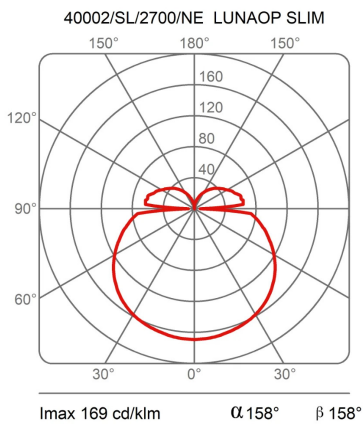

Dimensions

| | |
|---------------------------|--------|
| Height | 3 cm |
| Diameter | 80 cm |
| Power supply cable length | 400 cm |
| Weight | 1.1 Kg |

Materials

| | | | |
|-----------|-----------|----------|------------------|
| Structure | aluminium | Diffuser | methacrylate 040 |
|-----------|-----------|----------|------------------|

| | | | |
|-----------------------|----------|--------------|---------|
| Voltage | 24V | Watt | 32.6 W |
| Power unit | Excluded | Lumen | 5220 lm |
| Mounting Power Supply | External | CRI | >80 |
| | | Duration | 50000 h |
| | | CCT | 2700 K |
| | | Energy class | D |

Certifications

EcoLabel

Photometric curves

Colour variant code

40002/SL/2700/BI

White

40002/SL/2700/NE

Black