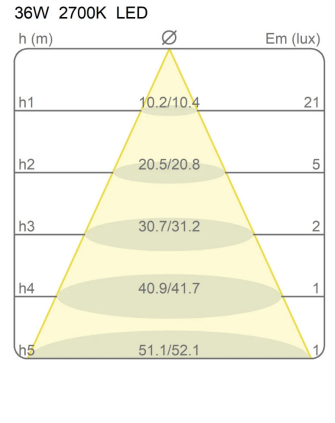

Dimensions

| | |
|---------------------------|--------|
| Height | 3 cm |
| Diameter | 80 cm |
| Power supply cable length | 400 cm |
| Weight | 1.1 Kg |

Materials

| | | | |
|-----------|-----------|----------|------------------|
| Structure | aluminium | Diffuser | methacrylate 040 |
|-----------|-----------|----------|------------------|

Certifications

EcoLabel

Photometric curves

Colour variant code

40002/SL/2700/BI

White

40002/SL/2700/NE

Black