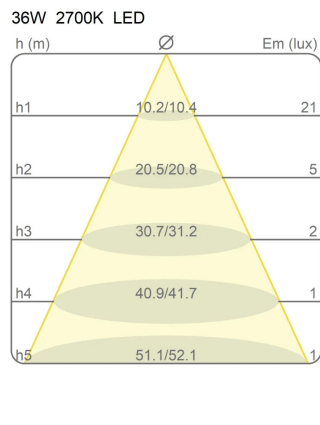

Dimensions

| | |
|---------------------------|--------|
| Height | 3 cm |
| Diameter | 80 cm |
| Power supply cable length | 400 cm |
| Weight | 1.1 Kg |

Materials

| | | | |
|-----------|-----------|----------|------------------|
| Structure | aluminium | Diffuser | methacrylate 040 |
|-----------|-----------|----------|------------------|

| | | | |
|-----------------------|----------|--------------|---------|
| Voltage | 24V | Watt | 32.6 W |
| Power unit | Excluded | Lumen | 5220 lm |
| Mounting Power Supply | External | CRI | >80 |
| | | Duration | 50000 h |
| | | CCT | 2700 K |
| | | Energy class | D |

Certifications

EcoLabel

Photometric curves

Colour variant code

40002/SL/2700/BI

White

40002/SL/2700/NE

Black