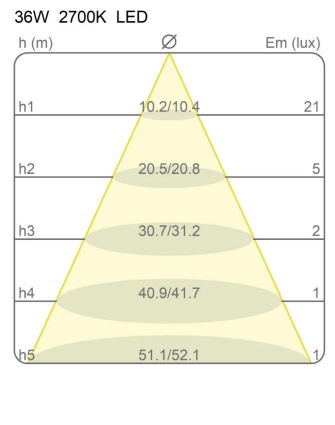

Dimensions

| | |
|---------------------------|--------|
| Height | 3 cm |
| Diameter | 80 cm |
| Power supply cable length | 400 cm |
| Weight | 1.1 Kg |

Materials

| | | | |
|-----------|-----------|----------|------------------|
| Structure | aluminium | Diffuser | methacrylate 040 |
|-----------|-----------|----------|------------------|

Certifications

EcoLabel

Photometric curves

Colour variant code

40002/SL/2700/BI

White

40002/SL/2700/NE

Black