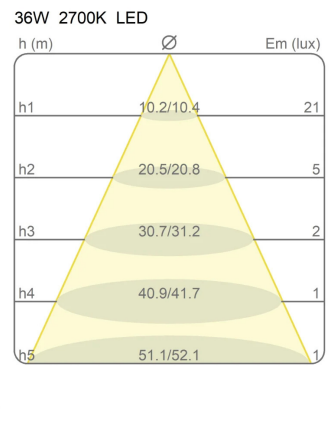

Dimensions

| | |
|---------------------------|--------|
| Height | 3 cm |
| Diameter | 80 cm |
| Power supply cable length | 400 cm |
| Weight | 1.1 Kg |

Materials

| | | | |
|-----------|-----------|----------|------------------|
| Structure | aluminium | Diffuser | methacrylate 040 |
|-----------|-----------|----------|------------------|

Certifications

EcoLabel

Photometric curves

Colour variant code

40002/SL/2700/BI

White

40002/SL/2700/NE

Black