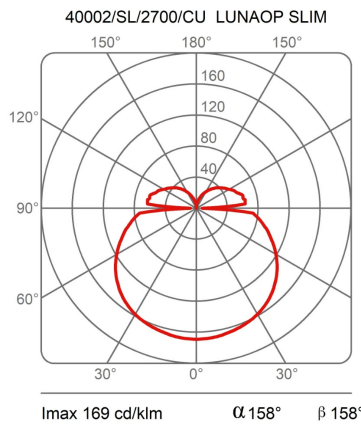

Dimensions

| | |
|---------------------------|--------|
| Height | 3 cm |
| Diameter | 80 cm |
| Power supply cable length | 400 cm |
| Weight | 1.1 Kg |

Materials

| | | | |
|-----------|-----------|----------|------------------|
| Structure | aluminium | Diffuser | methacrylate 040 |
|-----------|-----------|----------|------------------|

| | | | |
|-----------------------|----------|--------------|---------|
| Voltage | 24V | Watt | 32.6 W |
| Power unit | Excluded | Lumen | 5220 lm |
| Mounting Power Supply | External | CRI | >80 |
| | | Duration | 50000 h |
| | | CCT | 2700 K |
| | | Energy class | D |

Certifications

EcoLabel

Photometric curves

Colour variant code

40002/SL/2700/BI

White

40002/SL/2700/NE

Black