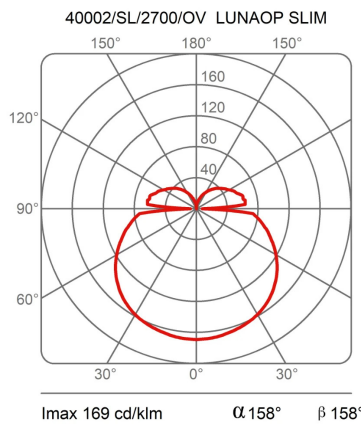

Dimensions

| | |
|---------------------------|--------|
| Height | 3 cm |
| Diameter | 80 cm |
| Power supply cable length | 400 cm |
| Weight | 1.1 Kg |

Materials

| | | | |
|-----------|-----------|----------|------------------|
| Structure | aluminium | Diffuser | methacrylate 040 |
|-----------|-----------|----------|------------------|

| | | | |
|-----------------------|----------|--------------|---------|
| Voltage | 24V | Watt | 32.6 W |
| Power unit | Excluded | Lumen | 5220 lm |
| Mounting Power Supply | External | CRI | >80 |
| | | Duration | 50000 h |
| | | CCT | 2700 K |
| | | Energy class | D |

Certifications

EcoLabel

Photometric curves

Colour variant code

40002/SL/2700/BI

White

40002/SL/2700/NE

Black