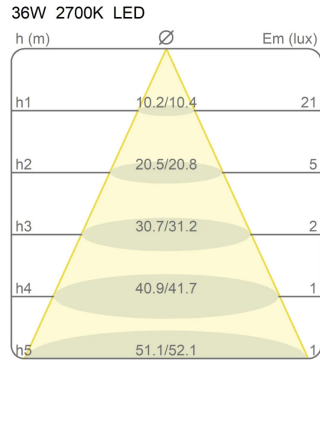

Dimensions

| | |
|---------------------------|--------|
| Height | 3 cm |
| Diameter | 80 cm |
| Power supply cable length | 400 cm |
| Weight | 1.1 Kg |

Materials

| | | | |
|-----------|-----------|----------|------------------|
| Structure | aluminium | Diffuser | methacrylate 040 |
|-----------|-----------|----------|------------------|

| | | | |
|-----------------------|----------|--------------|---------|
| Voltage | 24V | Watt | 32.6 W |
| Power unit | Excluded | Lumen | 5220 lm |
| Mounting Power Supply | External | CRI | >80 |
| | | Duration | 50000 h |
| | | CCT | 2700 K |
| | | Energy class | D |

Certifications

EcoLabel

Photometric curves

Colour variant code

40002/SL/2700/BI

White

40002/SL/2700/NE

Black