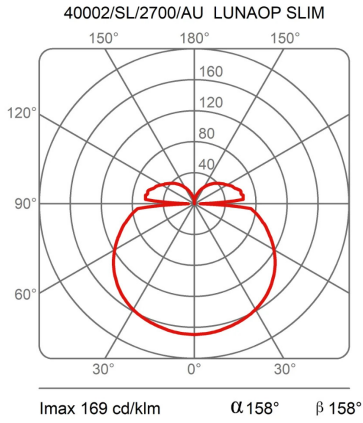

Dimensions

| | |
|---------------------------|--------|
| Height | 3 cm |
| Diameter | 80 cm |
| Power supply cable length | 400 cm |
| Weight | 1.1 Kg |

Materials

| | | | |
|-----------|-----------|----------|------------------|
| Structure | aluminium | Diffuser | methacrylate 040 |
|-----------|-----------|----------|------------------|

| | | | |
|-----------------------|----------|--------------|---------|
| Voltage | 24V | Watt | 32.6 W |
| Power unit | Excluded | Lumen | 5220 lm |
| Mounting Power Supply | External | CRI | >80 |
| | | Duration | 50000 h |
| | | CCT | 2700 K |
| | | Energy class | D |

Certifications

EcoLabel

Photometric curves

Colour variant code

40002/SL/2700/BI

White

40002/SL/2700/NE

Black