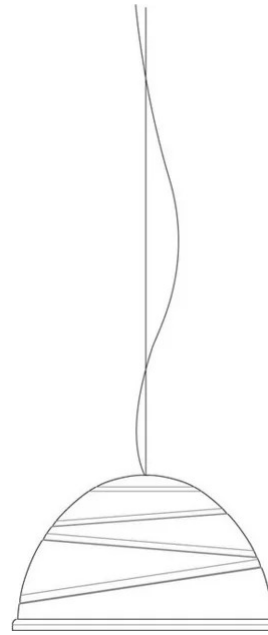

# Babele

Ø 92 cm

Marc Sadler

colors

Typology      Pendant  
Utilisation    Indoor

230V   3x 15 W   E27

direct light

diffuse light

Hanging lamp for direct light in turned aluminium and painted externally with different shades of micaceous color, golden inside. Suspended with steel cables, produced in 3 diameters: Ø 40cm, Ø 65cm and Ø 92cm.

Designed by Marc Sadler in 2005 for Martinelli Luce, the surface of the lamp is characterized by circular ribs of different diameters arranged in almost parallel planes to describe a path: the path of man towards the infinite light and truth as opposed to the boring life. Babele has a strong personality, which attracts attention, able to fill the space.

Family	Babele
Typology	Pendant
Utilisation	Indoor

**Dimensions**

Height	53 cm
Diameter	92 cm
Power supply cable length	400 cm
Weight	10 Kg

**Materials**

Structure	aluminium	Canopy	abs
Voltage	230V	3 X	
Dimming	No dimmable		