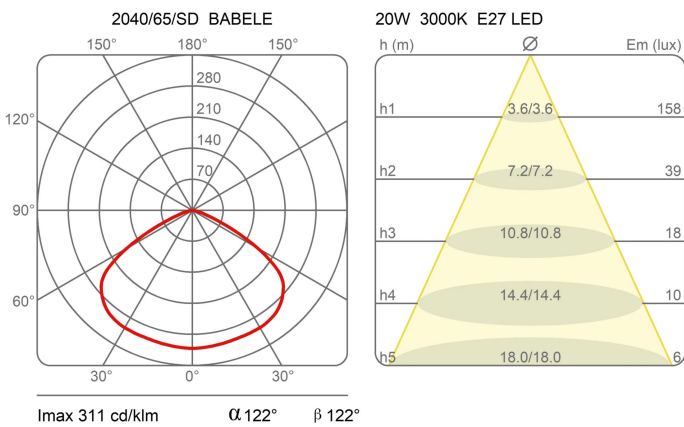

Family	Babele
Typology	Pendant
Utilisation	Indoor

**Dimensions**

Height	53 cm
Diameter	92 cm
Power supply cable length	400 cm
Weight	10 Kg

**Materials**

Structure	aluminium	Canopy	abs
Voltage	230V	3 X	
Dimming	No dimmable		

**Certifications**

**Photometric curves**

Colour variant code

2040/SD

Micaceous

Gallery